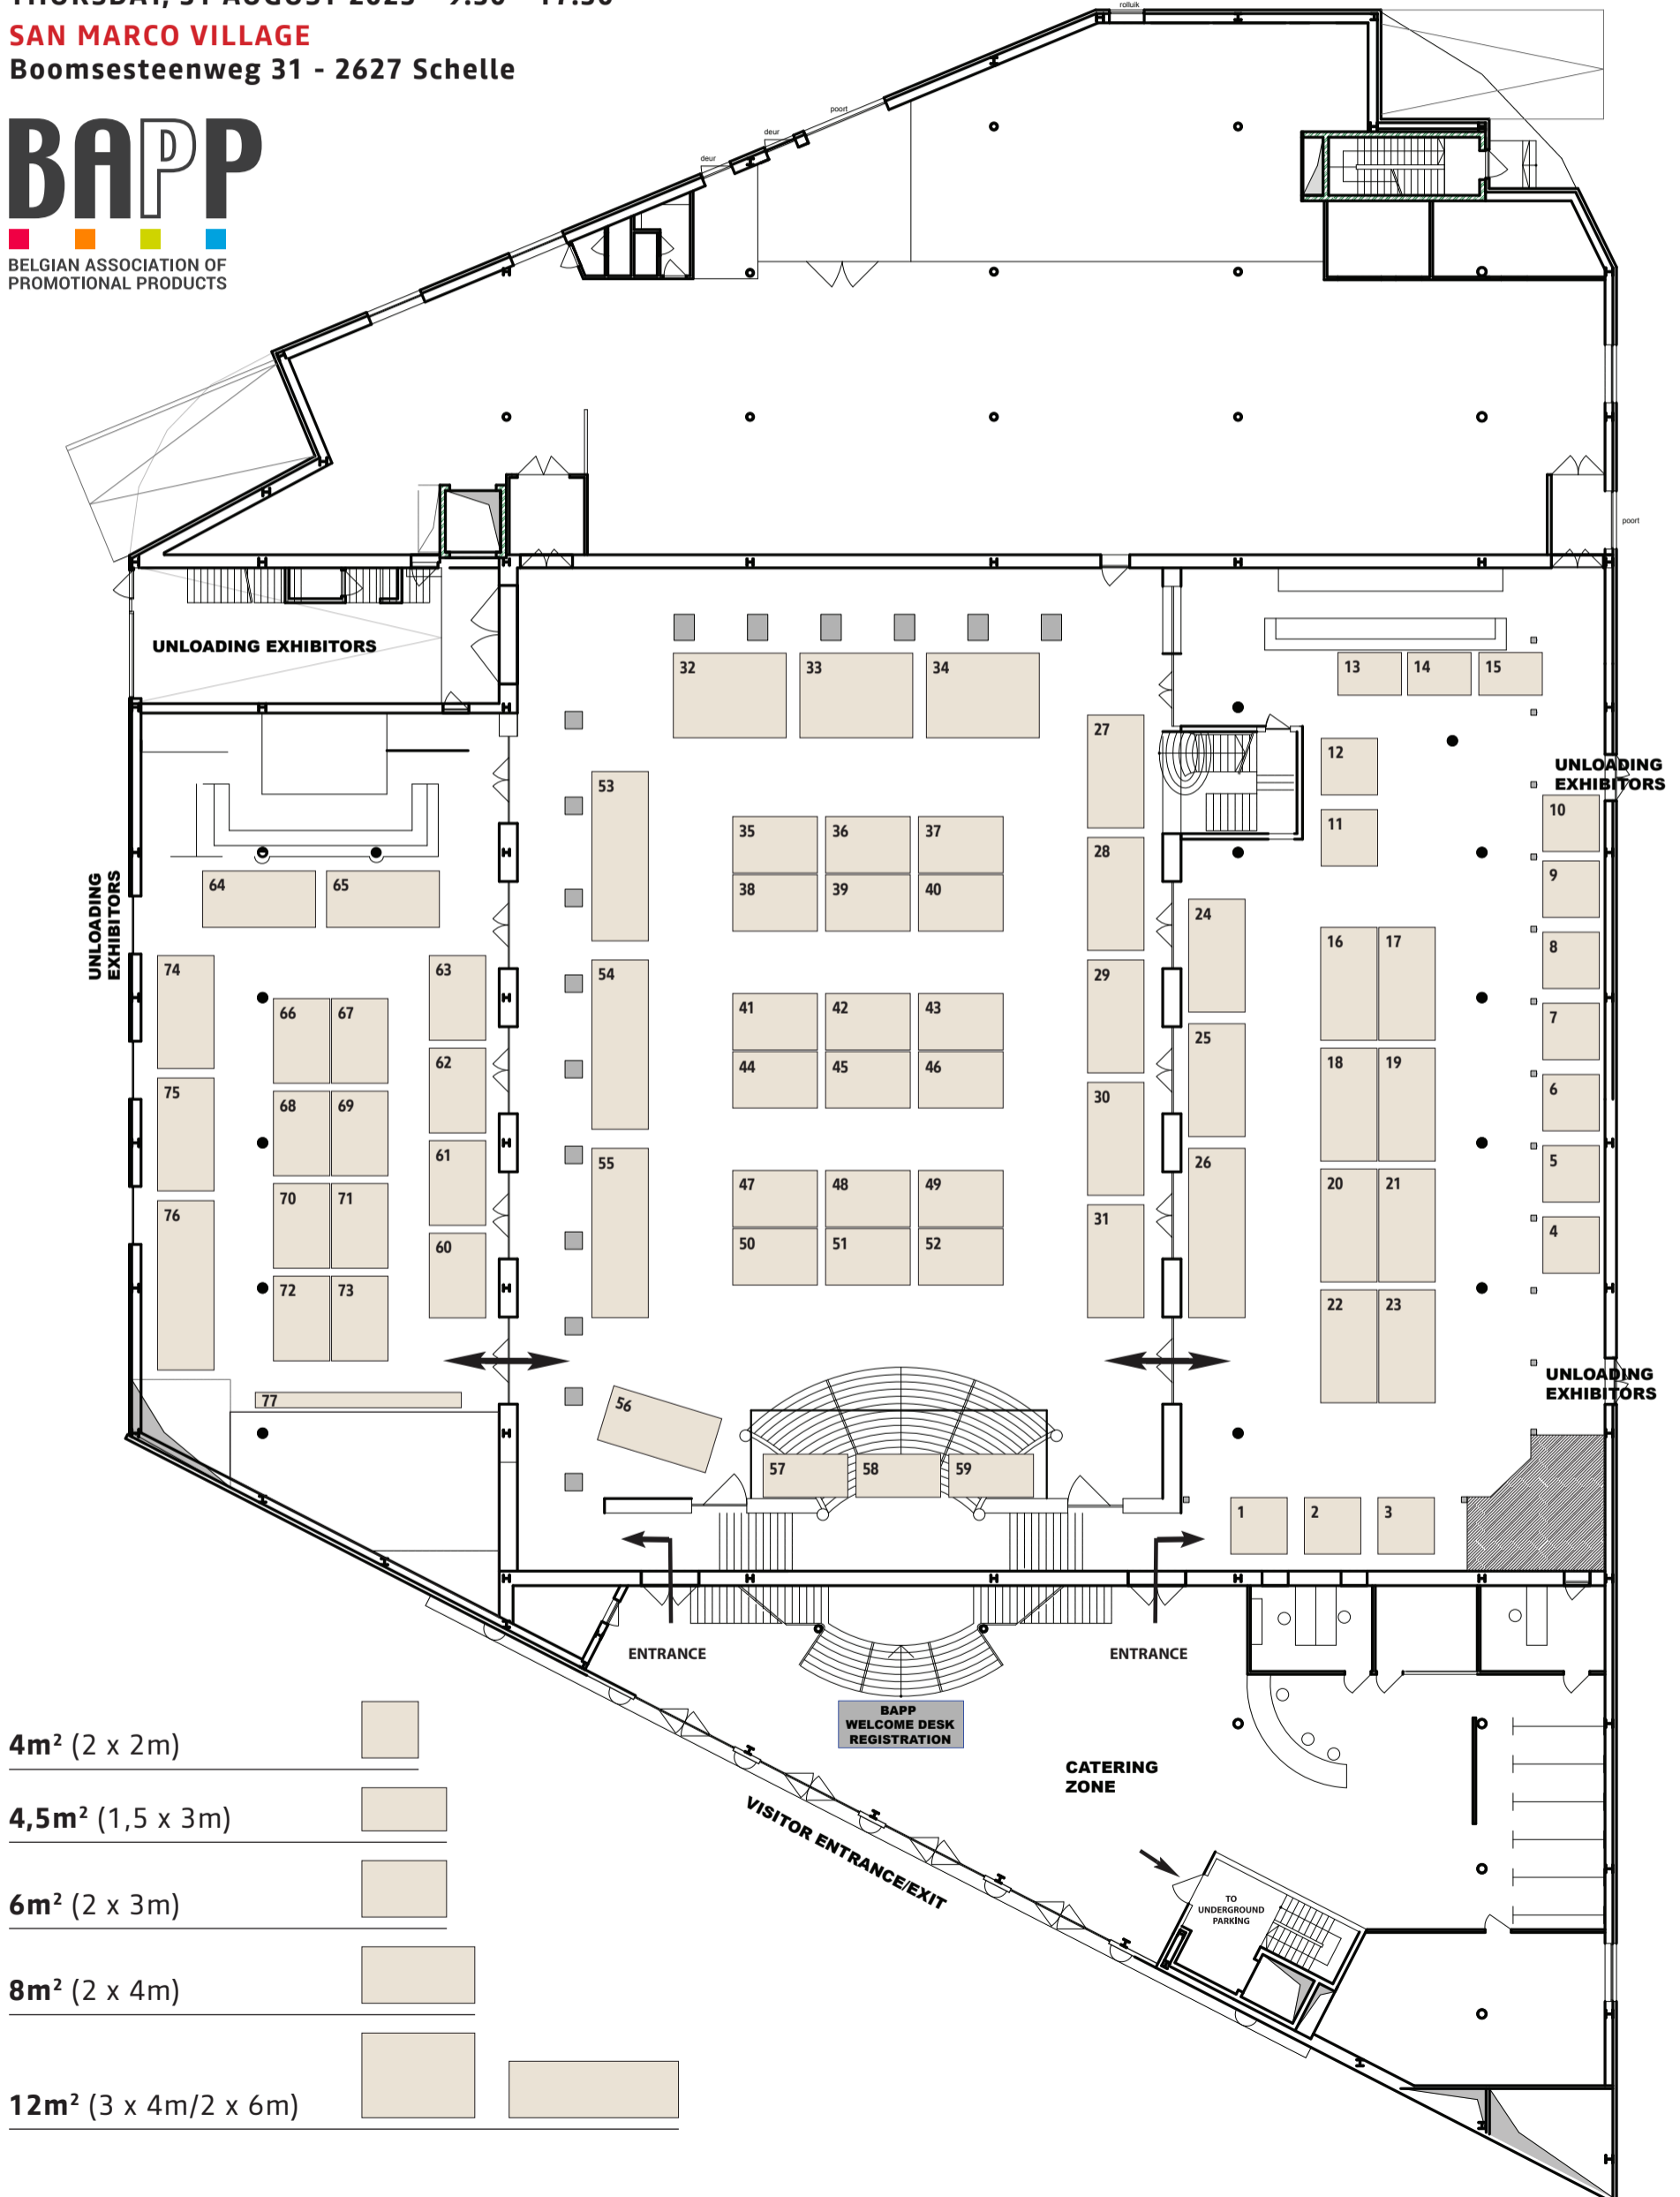

FLOOR PLAN BAPP NETWORKING GIFT SHOW 2023

THE GREATEST BAPP EVENT
San Marco
 Networking Gift Show

THURSDAY, 31 AUGUST 2023 - 9:30 - 17:30

SAN MARCO VILLAGE

Boomsesteenweg 31 - 2627 Schelle

BAPP

BELGIAN ASSOCIATION OF PROMOTIONAL PRODUCTS

4m² (2 x 2m)

4,5m² (1,5 x 3m)

6m² (2 x 3m)

8m² (2 x 4m)

12m² (3 x 4m/2 x 6m)